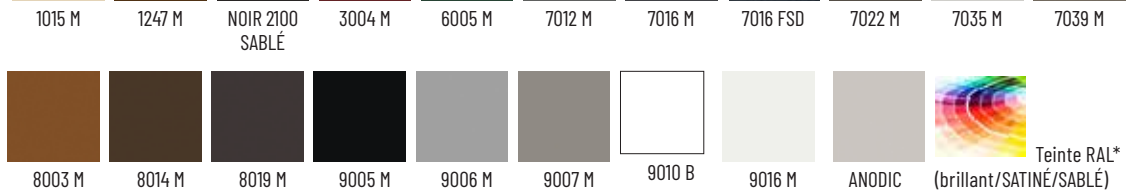

*Coloris non-standard

FINITIONS

VITRAGES

BASE

OPTIONS

44/2 OPALE

44/2 BRONZE

44/2 GRANITE

44/2 VANCEVA

MAIN-COURANTE

FORMES

CARRÉ

ROND

MAIN-COURANTE

TÔLES

BASE

TÔLE PLEINE

OPTIONS

TÔLE PERFORÉE R10T15

TÔLE DÉCOUPE LASER

TÔLE WOOD

TÔLE OXYGÈNE

TÔLE LATOUR

TÔLE CHIPS

Autres découpes disponibles sur demande.